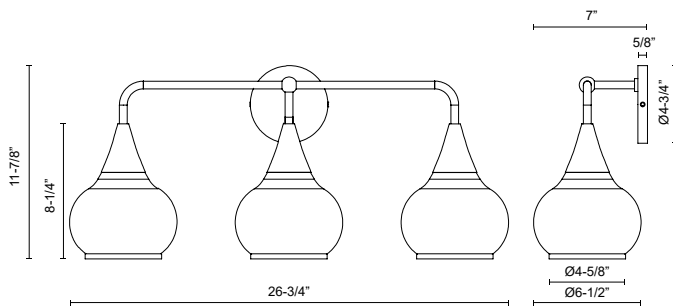

alora mood

P. 1.855.855.8926

CANADA: 19054 28TH Avenue Surrey - BC V3Z 6M3

USA: 3035 E. Lone Mountain Rd - Las Vegas, NV, 89081

HAZEL VL524326

FIXTURE DIMENSIONS	W26-3/4" x H11-7/8" x E7"
HEIGHT FROM CENTER	9-3/8"
EXTENSION	7"
LAMP TYPE	E26
MAX WATTAGE	60W
BULB QTY	3
BULBS INCLUDED	No
VOLTAGE	120V
GLASS DETAILS	Clear Glass or Opal Glass
MATERIAL	Aluminum; Glass; Steel;
INSTALL OPTIONS	Up/Down; Wall;
LOCATION	Damp
CANOPY DIMENSIONS	D4-3/4" x E5/8"
BRAND	Alora Mood

[D - Diameter, L - Length, W - Width, H - Height, E - Extension]

AVAILABLE FINISHES:

*For complete warranty terms, please visit: www.aloralighting.com/warranty

WWW.ALORAMOOD.COM